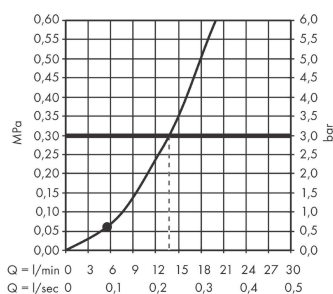

Rainfinity

Baton hand shower 100 1jet

Surfaces: **Brushed Bronze** Article Number: **26866140**

Description

product features

- shower head size: 100 x 38 mm
- spray type: PowderRain
- spray disc surface: graphite
- maximum flow rate at 3 bar: 13,8 l/min
- minimum flow pressure: 1 bar
- with internal water conduction
- rinseable screen seal
- connection thread G ½
- connection dimension: DN15
- suitable for continuous flow water heaters

Technology

Design awards

reddot award 2019
best of the best

Product image

Scale drawing

Flowchart

The consumption was measured in combination with the appropriate fittings (thermostat/mixer/ in-wall valve) to reflect actual application in practice.