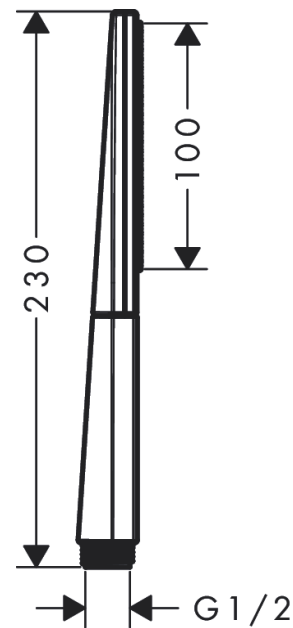

Rainfinity

Baton hand shower 100 1jet

Surfaces: **Brushed Bronze** Article Number: **26866140**

Description

product features

- shower head size: 100 x 38 mm
- spray type: PowderRain
- spray disc surface: graphite
- maximum flow rate at 3 bar: 13,8 l/min
- minimum flow pressure: 1 bar
- with internal water conduction
- rinseable screen seal
- connection thread G ½
- connection dimension: DN15
- suitable for continuous flow water heaters

Technology

Design awards

reddot award 2019
best of the best

Product image

Scale drawing

Flowchart

The consumption was measured in combination with the appropriate fittings (thermostat/mixer/ in-wall valve) to reflect actual application in practice.

Rainfinity
Baton hand shower 100 1jet
Surfaces: **Brushed Bronze** Article Number: **26866140**

Exploded Drawing

Year of production: >01/21

Rainfinity
Baton hand shower 100 1jet
 Surfaces: **Brushed Bronze** Article Number: **26866140**

Spare part list

Year of production: >01/21

Pos.	Description	Article Number	Price	PU
1	filter	92672000	-	1
2	seal	98058000	-	1